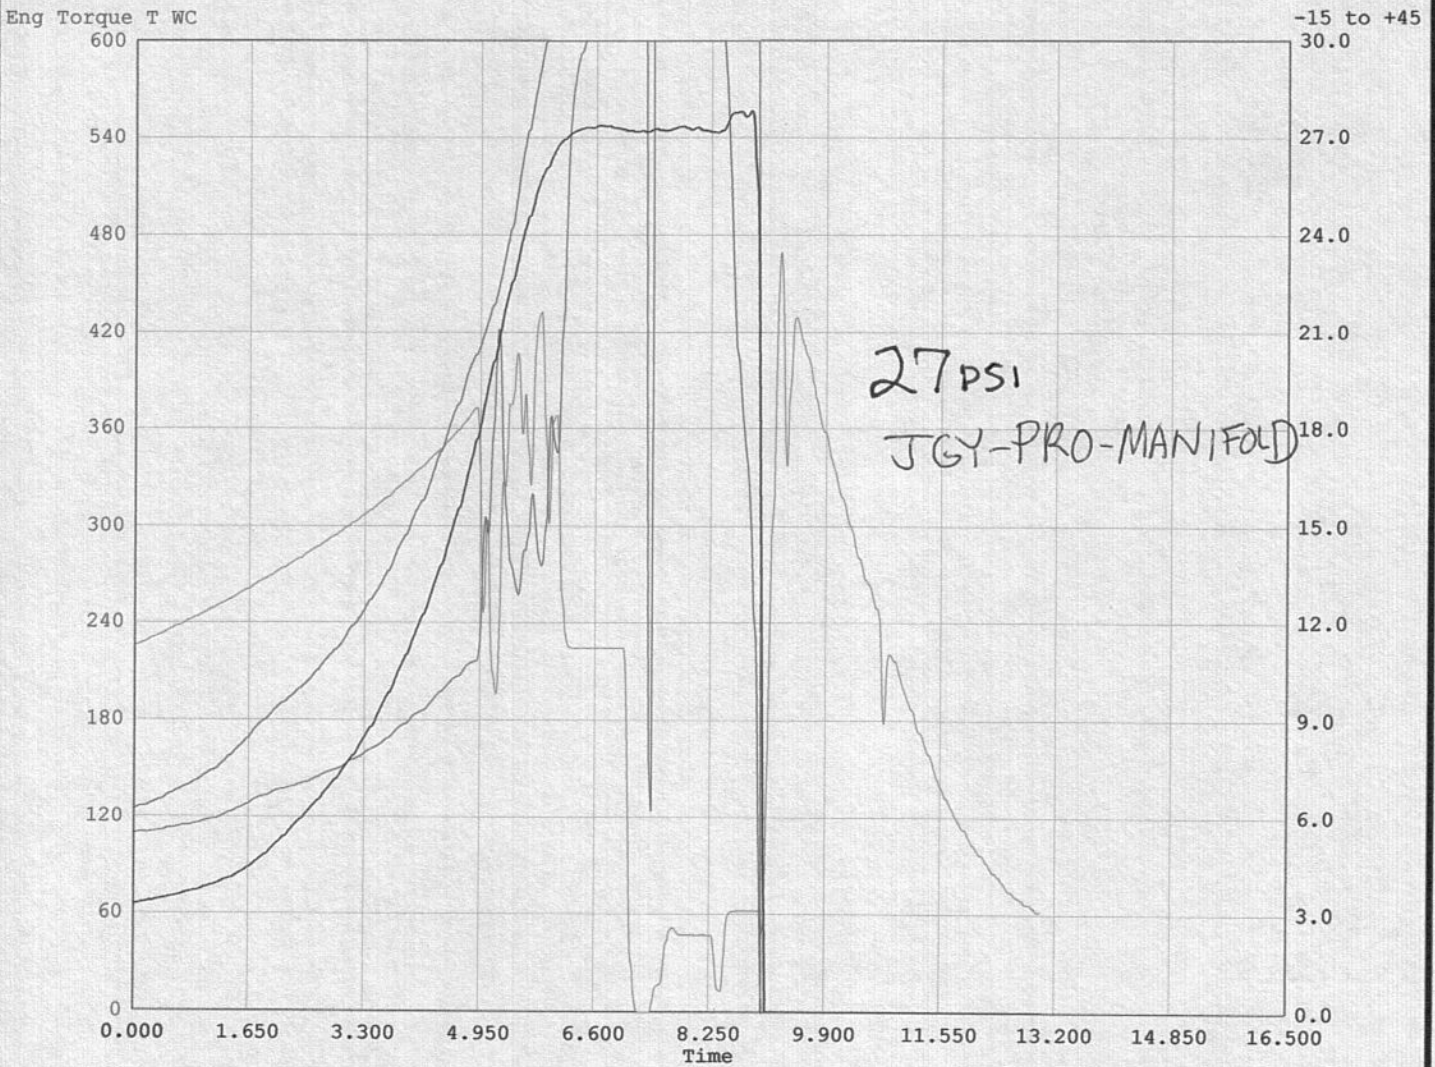

Channel / Run	Min			Max			Avg		
	1	2	3	1	2	3	1	2	3
Engine Speed (RPM)	0			6262			3042		
Eng Torque T WC (Ft-Lb)	-137			7359			541		
Eng Power T WC (HP)	-36			349			127		
-15 to +45 (PSI)	-10.7			27.8			8.8		